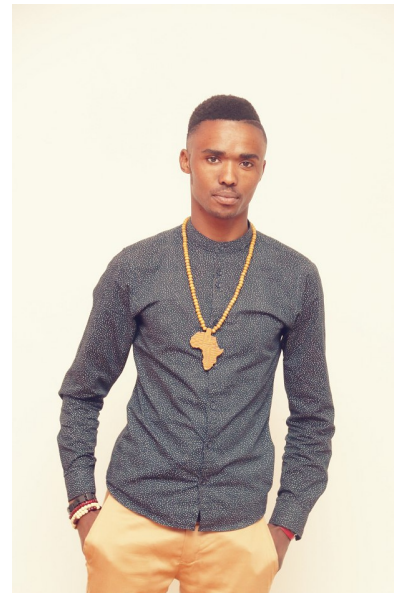

*CT. Athenkosi

HEIGHT 189CM SHOE 40 EU/7 UK HAIR BLACK EYES BROWN

1 Drummond Close, Cnr Drummond Road, Westbeach, Tableview
+27 21 554 4396 | dom@djssa.com