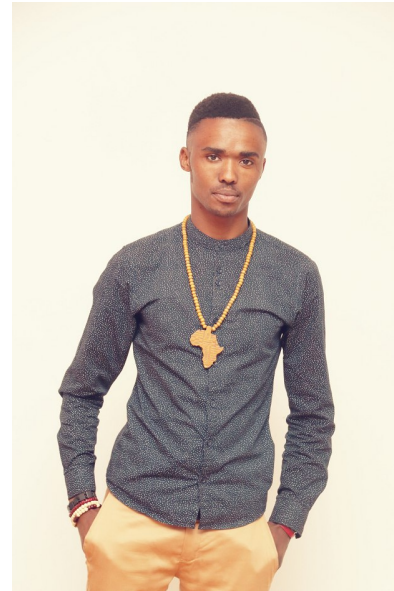

* CT Athenkosi

HEIGHT 189CM SHOE 40 EU/7 UK HAIR BLACK EYES BROWN

1 Drummond Close, Cnr Drummond Road, Westbeach, Tableview
+27 21 554 4396 | dom@djssa.com